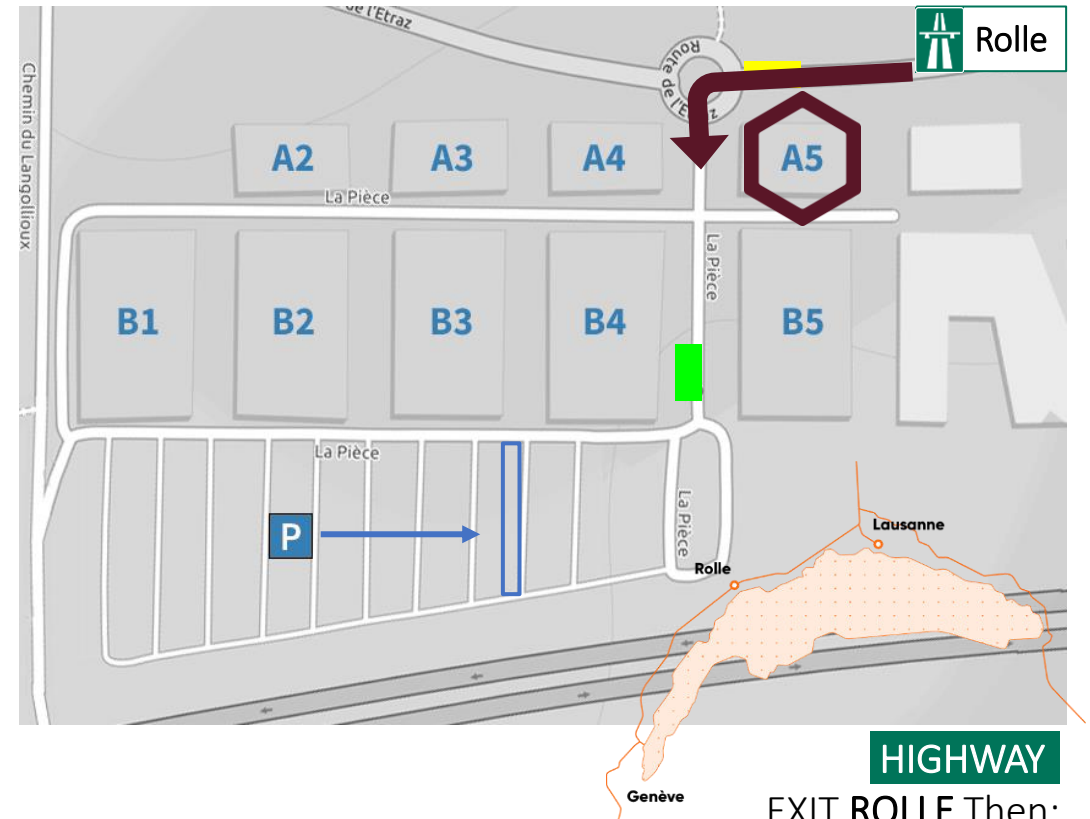

## ACCESS MAP

### Car

Free outdoor parking spaces

53 to 67

In case no parking space is available, please park in front of the A5 building entrance, the front desk will give you further instructions.

### Bus

- Green Bus Rolle, No 841 departing from Gare Nord  
Get off at the stop **La Pièce**.
- Car Postal, No 835 departing from Gare Nord  
Get off at the stop **Pièce-Etraz**.

### Mobility

Possible course between Gare Nord and the artisanal zone La Pièce.

**HIGHWAY**  
EXIT ROLLE Then:  
→ To the left coming from Geneva  
→ To the right coming from Lausanne

**Ichibani Sàrl**, A-One Business Center  
La Pièce 1- A5, 1180 Rolle  
021 805 05 05