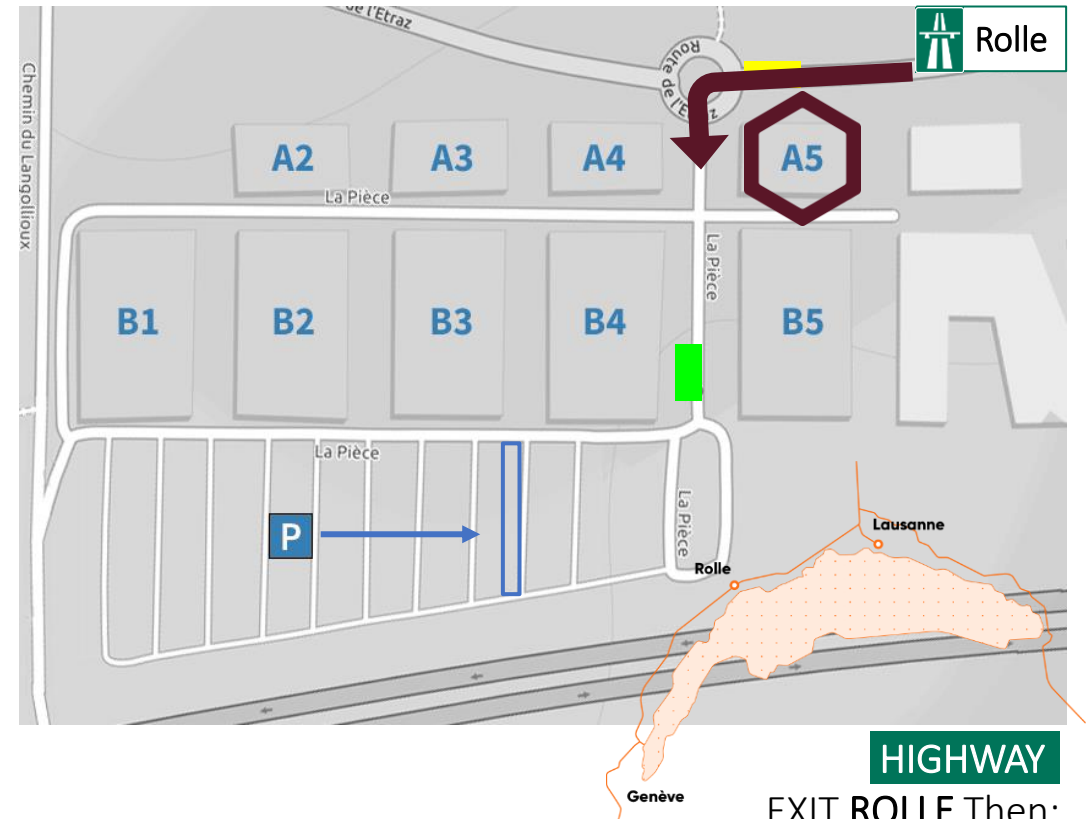

ACCESS MAP

Car

Free outdoor parking spaces

53 to 67

In case no parking space is available, please park in front of the A5 building entrance, the front desk will give you further instructions.

Bus

- Green Bus Rolle, No 841 departing from Gare Nord
Get off at the stop **La Pièce**.
- Car Postal, No 835 departing from Gare Nord
Get off at the stop **Pièce-Etraz**.

Mobility

Possible course between Gare Nord and the artisanal zone La Pièce.

HIGHWAY
EXIT ROLLE Then:
→ To the left coming from Geneva
→ To the right coming from Lausanne

Ichibani Sàrl, A-One Business Center
La Pièce 1- A5, 1180 Rolle
021 805 05 05